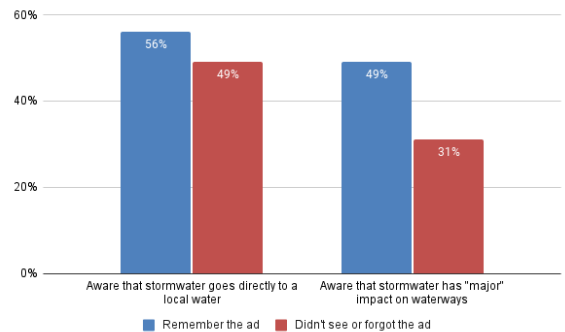

They are also more likely to recognize that stormwater pollution affects people: