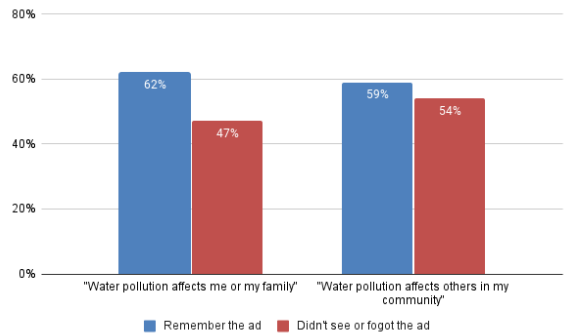

## Fiscal Year 2022 Educational Advertisement Campaign Report

On behalf of the members of Watersmart South Shore, Think Blue Massachusetts ran an educational advertising campaign from May 31st to June 17th, 2022. The “Fowl Water” (In both English and Spanish) video helps viewers visualize stormwater pollution in their community:

View the ad at <http://bit.ly/tbm-fowl-water>

The Think Blue Massachusetts “Fowl Water” video and social media materials (translated into the top six most spoken languages in Massachusetts) are available at: <https://www.thinkbluemassachusetts.org/partner-materials>

### Campaign Results

In our post campaign survey, 15% of residents in Massachusetts’ MS4 communities told us they remembered the ad. This is a good result for a budget that worked out to less than 1 penny per resident!

Those who remember the ad are more aware of how stormwater pollutes waterways:

They are also more likely to recognize that stormwater pollution affects people:

The complete survey report is available at [www.ThinkBlueMassachusetts.org](http://www.ThinkBlueMassachusetts.org)